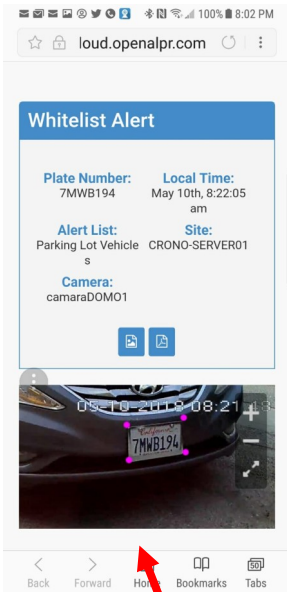

REPORTS

LPR SYSTEM LICENSE PLATE RECOGNITION

PC REPORT

SMARTPHONE REPORT

SMARTPHONE ALERTS

APPLICATIONS

INTRUSION DETECTION IN RESIDENTIAL GARAGES

REVENUE AUDITS TO PARKING LOTS

UNAUTHORIZED VEHICLES IN OFFICES

"IN-OUT" AUDIT CONTROL FOR PARKING TRUCKS

VALET PARKING AUDITS "TICKETS VS LPR REPORT"

CAR WASH CONTROL "SERVICES VS LPR REPORT"

LPR System

LICENSE PLATE RECOGNITION

IDEAL TO MONITOR UNAUTHORIZED VEHICLE ACCESS

CRONOTEQ-SECURITY
Parking Division
www.cronotek-security.com
info@cronotek.us
Phone: +1(562) 331-2898
DOWNEY, CA 90241

info@cronotek.us
+1(562) 331-2898
www.cronotek-security.com