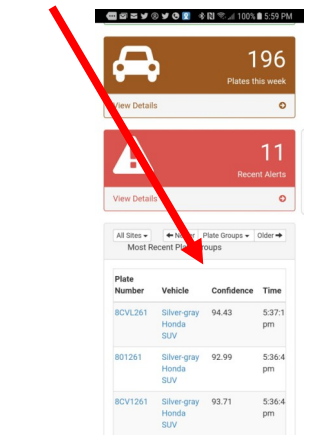

REPORTS

LPR SYSTEM LICENSE PLATE RECOGNITION

PC REPORT

SMARTPHONE REPORT

SMARTPHONE ALERTS

APPLICATIONS

INTRUSION DETECTION IN RESIDENTIAL GARAGES

REVENUE AUDITS TO PARKING LOTS

UNAUTHORIZED VEHICLES IN OFFICES

"IN-OUT" AUDIT CONTROL FOR PARKING TRUCKS

VALET PARKING AUDITS "TICKETS VS LPR REPORT"

CAR WASH CONTROL "SERVICES VS LPR REPORT"

LPR System

LICENSE PLATE RECOGNITION

IDEAL TO MONITOR UNAUTHORIZED VEHICLE ACCESS