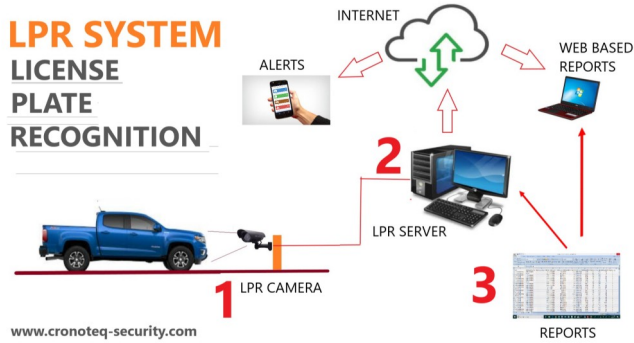

REPORTS

LPR SYSTEM LICENSE PLATE RECOGNITION

PC REPORT

SMARTPHONE REPORT

SMARTPHONE ALERTS

APPLICATIONS

INTRUSION DETECTION IN RESIDENTIAL GARAGES

REVENUE AUDITS TO PARKING LOTS

UNAUTHORIZED VEHICLES IN OFFICES

"IN-OUT" AUDIT CONTROL FOR PARKING TRUCKS

VALET PARKING AUDITS "TICKETS VS LPR REPORT"

CAR WASH CONTROL "SERVICES VS LPR REPORT"

LPR System

LICENSE PLATE RECOGNITION

IDEAL TO MONITOR UNAUTHORIZED VEHICLE ACCESS