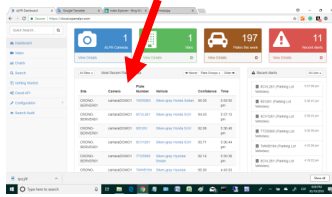

REPORTS

LPR SYSTEM LICENSE PLATE RECOGNITION

PC REPORT

SMARTPHONE REPORT

SMARTPHONE ALERTS

APPLICATIONS

INTRUSION DETECTION IN RESIDENTIAL GARAGES

REVENUE AUDITS TO PARKING LOTS

UNAUTHORIZED VEHICLES IN OFFICES

"IN-OUT" AUDIT CONTROL FOR PARKING TRUCKS

VALET PARKING AUDITS "TICKETS VS LPR REPORT"

CAR WASH CONTROL "SERVICES VS LPR REPORT"

LPR System

LICENSE PLATE RECOGNITION

IDEAL TO MONITOR UNAUTHORIZED VEHICLE ACCESS

CRONOTEQ-SECURITY
Parking Division
www.cronotek-security.com
info@cronotek.us
Phone: +1(562) 331-2898
DOWNEY, CA 90241

info@cronotek.us
+1(562) 331-2898
www.cronotek-security.com