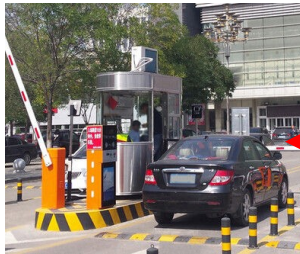

APPLICATIONS

INTRUSION DETECTION IN RESIDENTIAL GARAGES